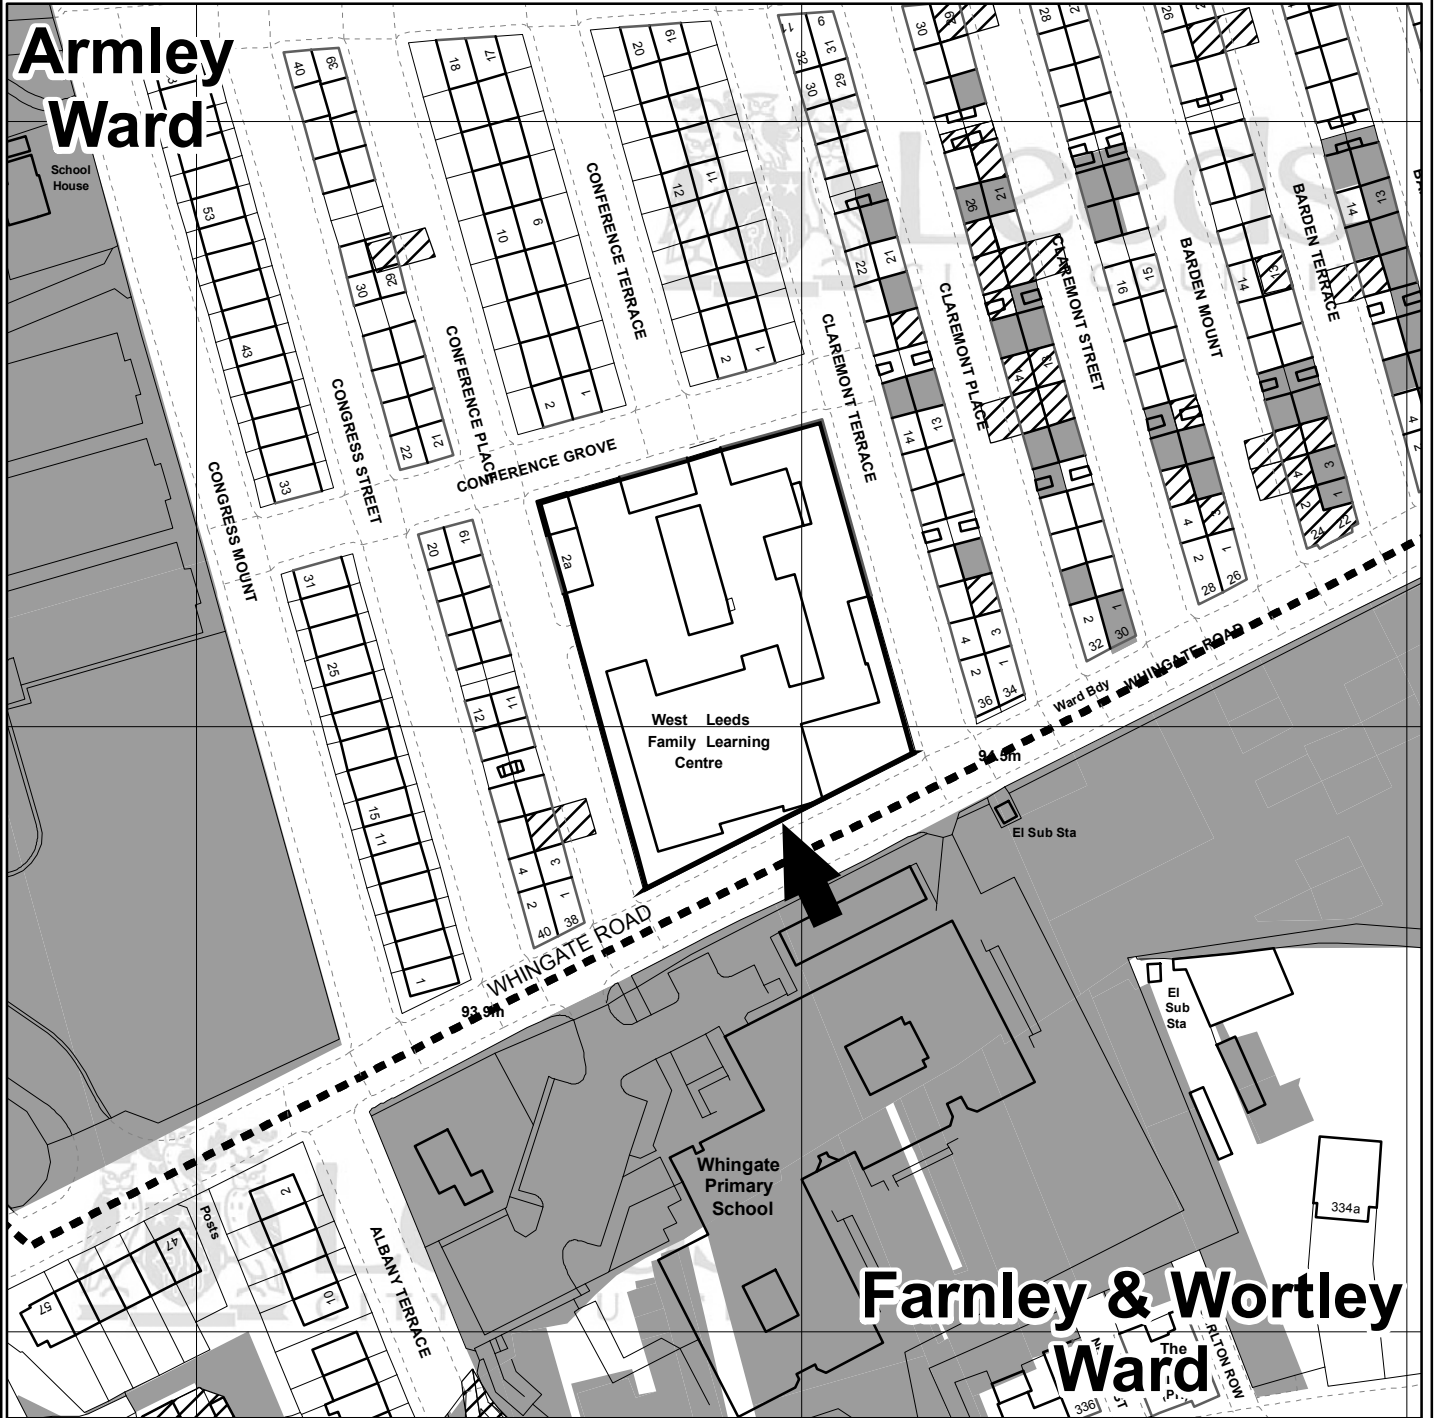

**WEST LEEDS FAMILY LEARNING CENTRE
WHINGATE ROAD
ARMLEY
LEEDS LS12**

Leeds
CITY COUNCIL

(c) Crown Copyright and database right [2012]
Ordnance Survey LA100019567

0 5 10 20 30 40
Meters

PREP BY M. CHRISTIAN
DATE 25/01/2012
OS No SE2633SW
Scale 1:1,250

PLAN No 14448/A